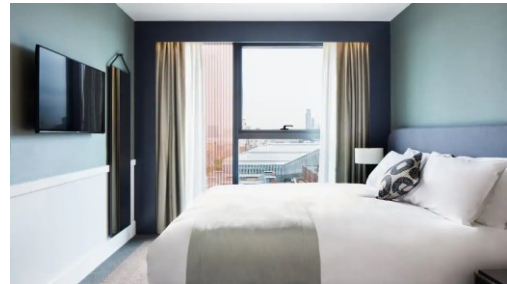

Standard Room: £69

Partner Code is: **UKMF783B4D4**

This rate is via the beOne membership portal. To register for this portal, visit: <https://www.motel-one.com/en/services/be-one-membership-programme/>
And make sure you click business as your travel purpose.

1

Hyatt Regency, 4*

55 Booth Street, Manchester, M15 6PQ

“This elegant and modern city-centre hotel is where people gather to learn, create, work, socialise and conduct business.”

15% off best flexible rate